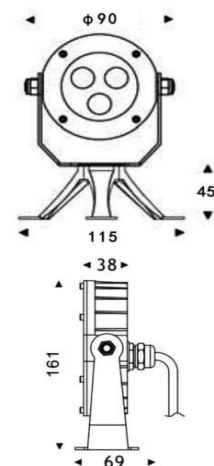

Sovitron Interior Pvt.Ltd.

Model Name

EDGE-5010/ DL-OBL-5010-6

Description

UNDER WATER LIGHT

Technical description

Image

Dimension

Dia=90mm
H=38mm

Frame

Aluminum die cast

Color Tempertaure

5700K

Power

6W

Total Luminous Flux

L70 minimum at 50,000
burning hours

Dimension diagram

Remarks:-

Address: Plot #7 Saroorpur-Nangla Industrial Area,Ballabgarh-Sohna Road,Faridabad-121005

Email: info@sovitron.com